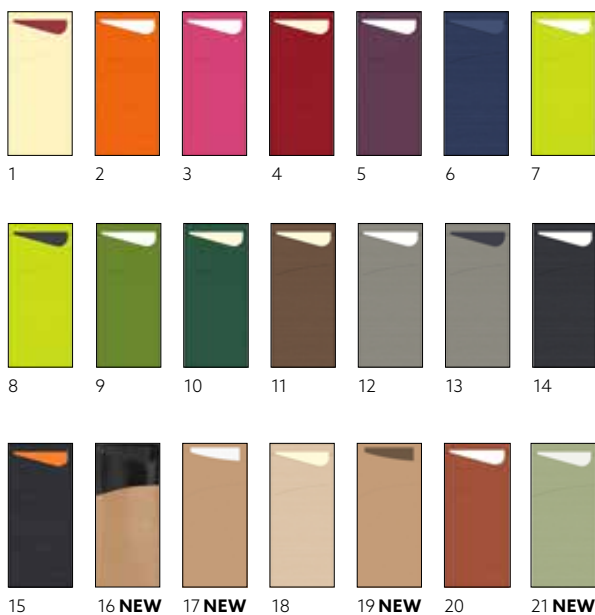

DUNI SACCHETTO® TISSUE, 8,5 X 19 CM

NO	ARTICLE	DESCRIPTION	PACK				
1	450056	Cream, Bordeaux Napkin	5 x 100	•			
2	197950	Sun Orange, White Napkin	5 x 100	•			
3	166040	Fuchsia, White Napkin	5 x 100	•			
4	450057	Bordeaux, Cream Napkin	5 x 100	•			
5	165593	Plum, White Napkin	5 x 100	•			
6	450055	Dark Blue, Dark Blue Napkin	5 x 100	•			
7	450052	Kiwi, White Napkin	5 x 100	•			
8	161086	Kiwi, Black Napkin	5 x 100	•			
9	186954	Leaf Green, White Napkin	5 x 100	•			
10	450054	Dark Green, Cream Napkin	5 x 100	•			
11	151849	Café, Cream Napkin	5 x 100	•			
12	156950	Grey, White Napkin	5 x 100	•			
13	161087	Granite Grey, Black Napkin	5 x 100	•			
14	151853	Black, White Napkin	5 x 100	•			
15	178643	Black, Sun Orange Napkin	5 x 100	•			
16	211050	Eco Brown/Black, Black Napkin	5 x 100	•			
17	211049	Eco Brown, White Napkin	5 x 100	•			
18	450050	Natural, Cream Napkin	5 x 100	•			
19	211051	Eco Brown, Chestnut Napkin	5 x 100	•			
20	197952	Earth Terra, White Napkin	5 x 100	•			
21	209652	Pistachio Green, White Napkin	5 x 100	•