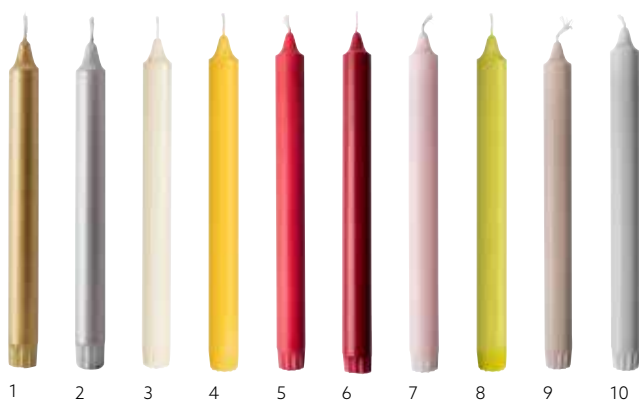

A colour for every mood

CROWN CANDLE, STEARIN,
250 X Ø 22 MM

- 100% renewable material
- Easy fit in candle holders
- High quality, 9 h burning time, RAL certificates

NO	ARTICLE	DESCRIPTION	PACK	
1	192540	Gold	12 x 4	•
2	192541	Silver	12 x 4	•
3	195782	Cream	12 x 4	• •
4	195784	Yellow	12 x 4	• •
5	185724	Red	12 x 4	• •
6	186057	Bordeaux	12 x 4	• •
7	186054	Mellow Rose	12 x 4	• •
8	195783	Kiwi	12 x 4	• •
9	185722	Greige	12 x 4	• •
10	185723	Grey	12 x 4	• •

> LED CANDLES
& ACCESSORIES