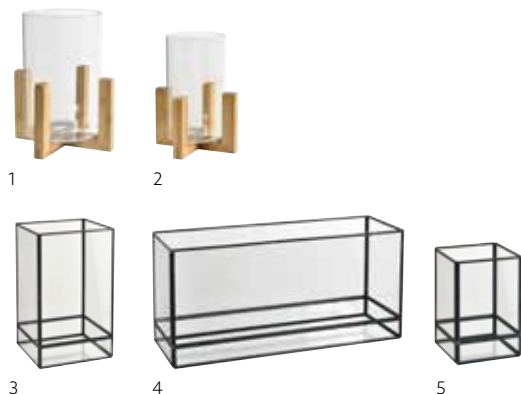

CANDLE HOLDER ESME AND CAPELLA

- Classic and elegant
- Fits many spaces and occasions
- Protects from wind on outdoor spaces

NO	ARTICLE	DESCRIPTION	PACK		
1	206444	Esme, Glass, 150 x 150 x 220 mm	4 x 1		
2	206445	Esme, Glass, 120 x 120 x 170 mm	6 x 1		
3	206441	Capella, Glass, 150 x 150 x 250 mm	2 x 1		
4	206442	Capella, Glass, 350 x 120 x 170 mm	2 x 1		
5	206443	Capella, Glass, 100 x 100 x 150 mm	4 x 1