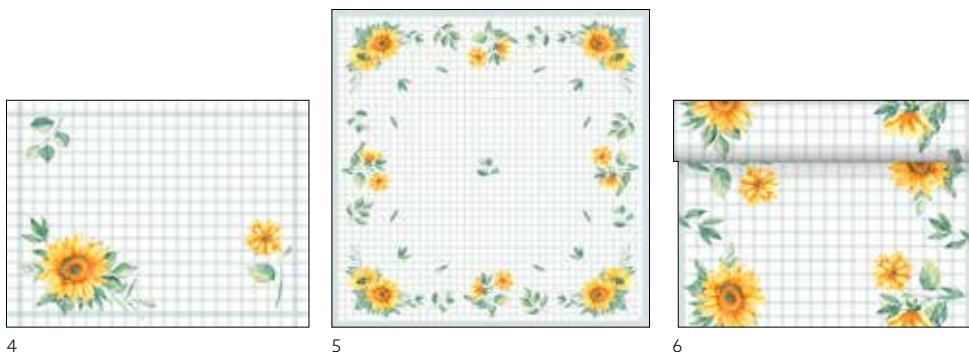

SUNFLOWER DAY