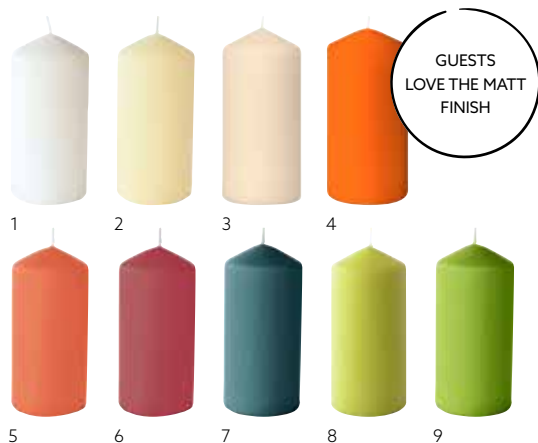

PILLAR CANDLES MATT, 150 X 70 MM

- 50 h burn time
- Guests love the velvety matt surface
- Premium quality

NO	ARTICLE	DESCRIPTION	PACK	
1	165652	White	2 x 6	•
2	165653	Cream	2 x 6	•
3	186429	Sand	2 x 6	•
4	198877	Sun Orange	2 x 6	•
5	165654	Mandarin	2 x 6	•
6	165656	Bordeaux	2 x 6	•
7	186428	Ocean Teal	2 x 6	•
8	168238	Kiwi	2 x 6	•
9	186430	Leaf Green	2 x 6	•