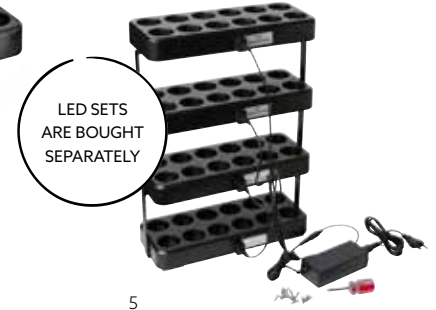

5

LED SETS ARE BOUGHT SEPARATELY

LED Candles: 13 h burn time, 8 h charge time.
Comes with 1 charging base, 1 adapter and 1 remote control.
Environmental care: follow local regulations for recycling of electronics and batteries. Do not put in trash.

> LED, CANDLES & ACCESSORIES